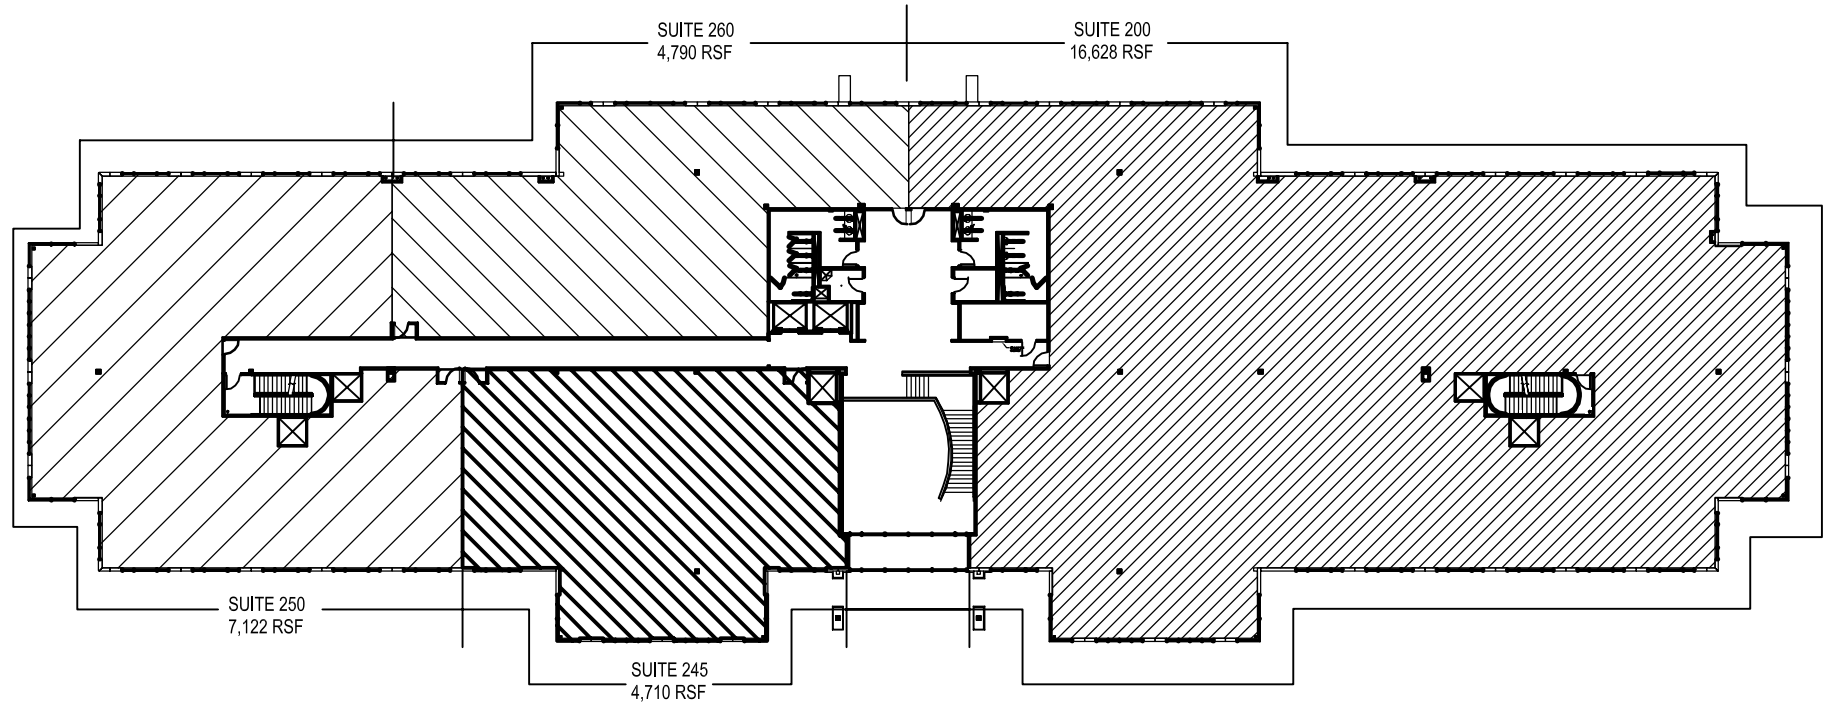

# Lakeside Office Center I

2800 Lake Vista Drive Lewisville, Texas

2ND FLOOR  
33,250 RSF

MYERS & CROW  
COMPANY, LTD.

For leasing information, contact:

[www.myerscrow.com](http://www.myerscrow.com)  
(214) 520-7800