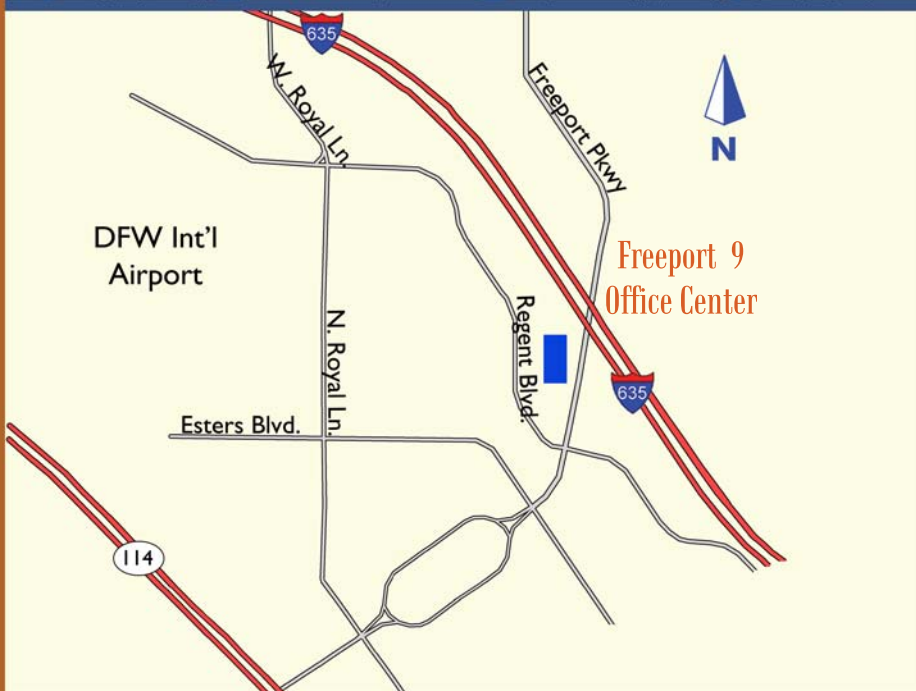

FREEPORT 9 Office Center

Premier Location

- 4609 Regent Blvd.
Irving, Texas
- Strategic location in the heart of the Dallas Fort Worth Metroplex
- Outstanding access/visibility from I.H. 635, S.H. 114, Freeport Parkway and Royal Lane
- Near abundant retail, restaurants and hotels
- Adjacent to DFW International Airport
- Located in the Master Planned Freeport Business Park
- Outstanding demographics, housing and services in the surrounding area