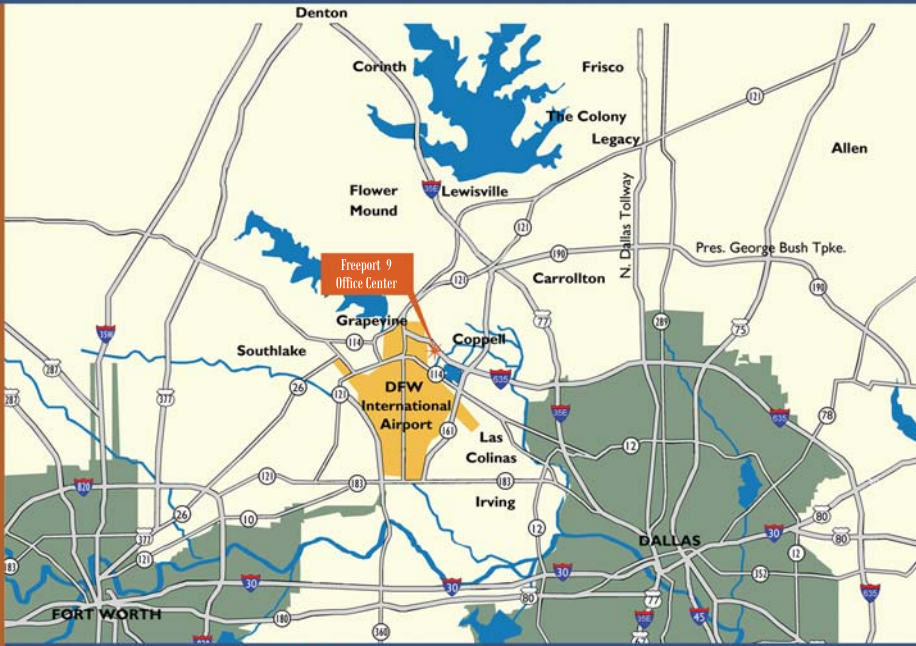

FREEPORT 9 Office Center

Premier Location

- 4609 Regent Blvd.
Irving, Texas
- Strategic location in the heart of the Dallas Fort Worth Metroplex
- Outstanding access/visibility from I.H. 635, S.H. 114, Freeport Parkway and Royal Lane
- Near abundant retail, restaurants and hotels
- Adjacent to DFW International Airport
- Located in the Master Planned Freeport Business Park
- Outstanding demographics, housing and services in the surrounding area