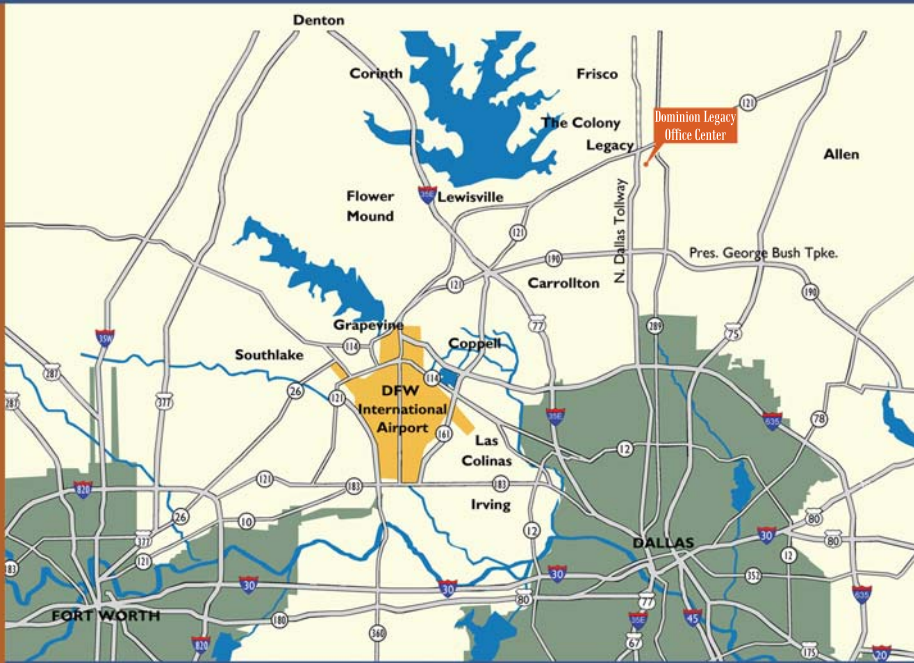

DOMINION LEGACY Office Center

Premier Location

- 8383 Dominion Parkway
Plano, Texas
- Strategic location in
the Dallas Metroplex
- Outstanding access from
S.H. 121, S.H. 190, Preston Rd.
and Dallas N. Tollway
- Near abundant retail, restaurants
and hotels
- 17 miles from DFW International
Airport
- Located in the Master Planned
Legacy Business Park
- Outstanding demographics,
housing and services in the
surrounding area