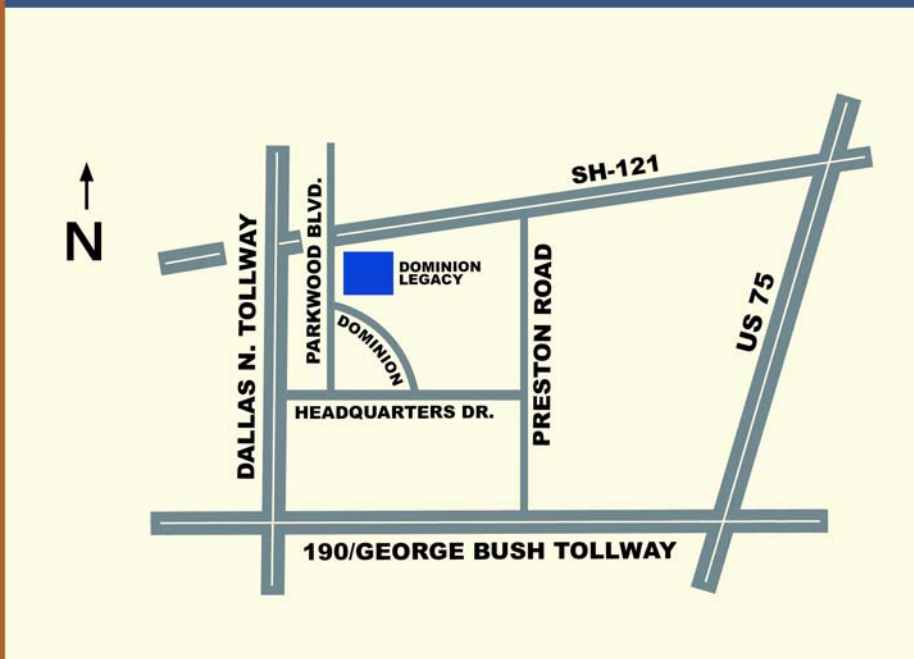

DOMINION LEGACY Office Center

Premier Location

- 8383 Dominion Parkway
Plano, Texas
- Strategic location in
the Dallas Metroplex
- Outstanding access from
S.H. 121, S.H. 190, Preston Rd.
and Dallas N. Tollway
- Near abundant retail, restaurants
and hotels
- 17 miles from DFW International
Airport
- Located in the Master Planned
Legacy Business Park
- Outstanding demographics,
housing and services in the
surrounding area