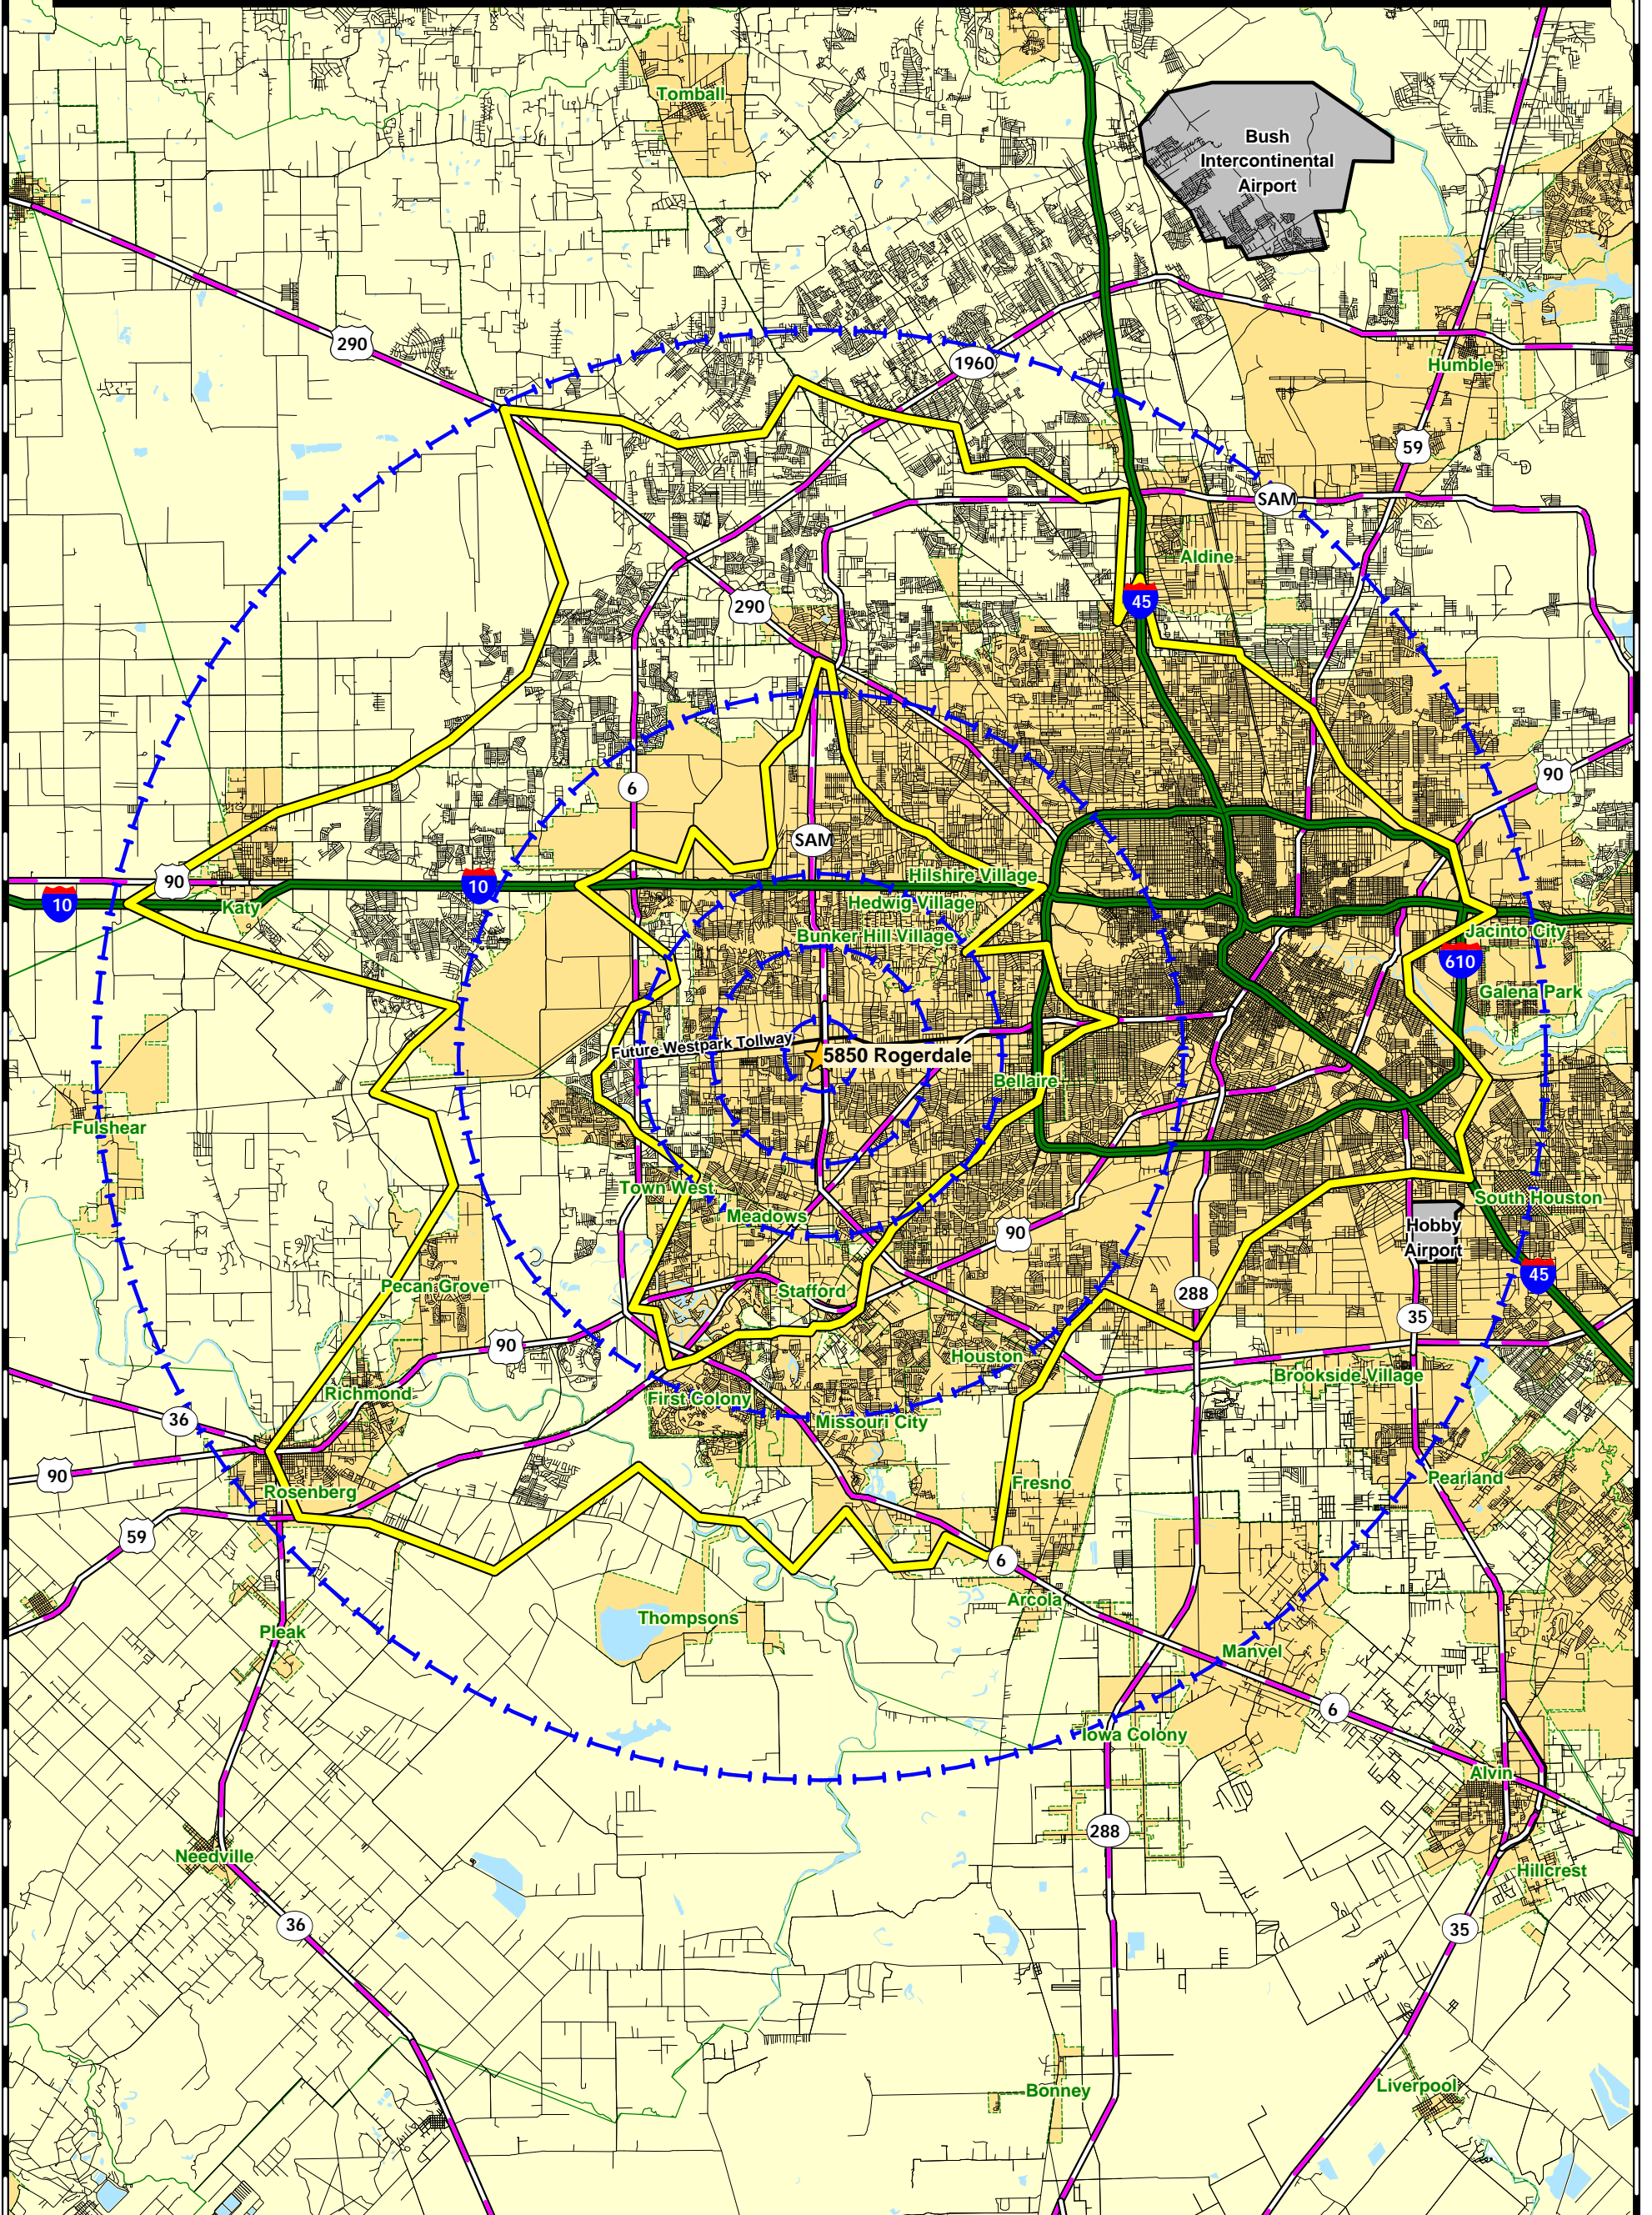

Oak Park Office Center At Westchase
5850 Rogerdale

MYERS & CROW COMPANY LTD.

Greg Mondshine
(713) 465-8600

★ **Oak Park Office Center at Westchase**

15-Minute Drive-Time

30-Minute Drive-Time

1, 3, 5, 10 & 20-Mile Rings

Population/Avg. Income
 1 Mile 17,123/\$33,913
 3 Mile 178,864/\$59,168
 5 Mile 476,694/\$72,628
 10 Mile 1,155,643/\$82,568
 20 Mile 2,673,192/\$71,483

the BuxtonSM company
CustomerIDSM market research
 201 Main Street- Suite 1310
 Fort Worth, Texas 76102
 tel: 817.332.3681
 fax: 817.332.3686
 e-mail: answers@buxtonco.com
 http://www.buxtonco.com